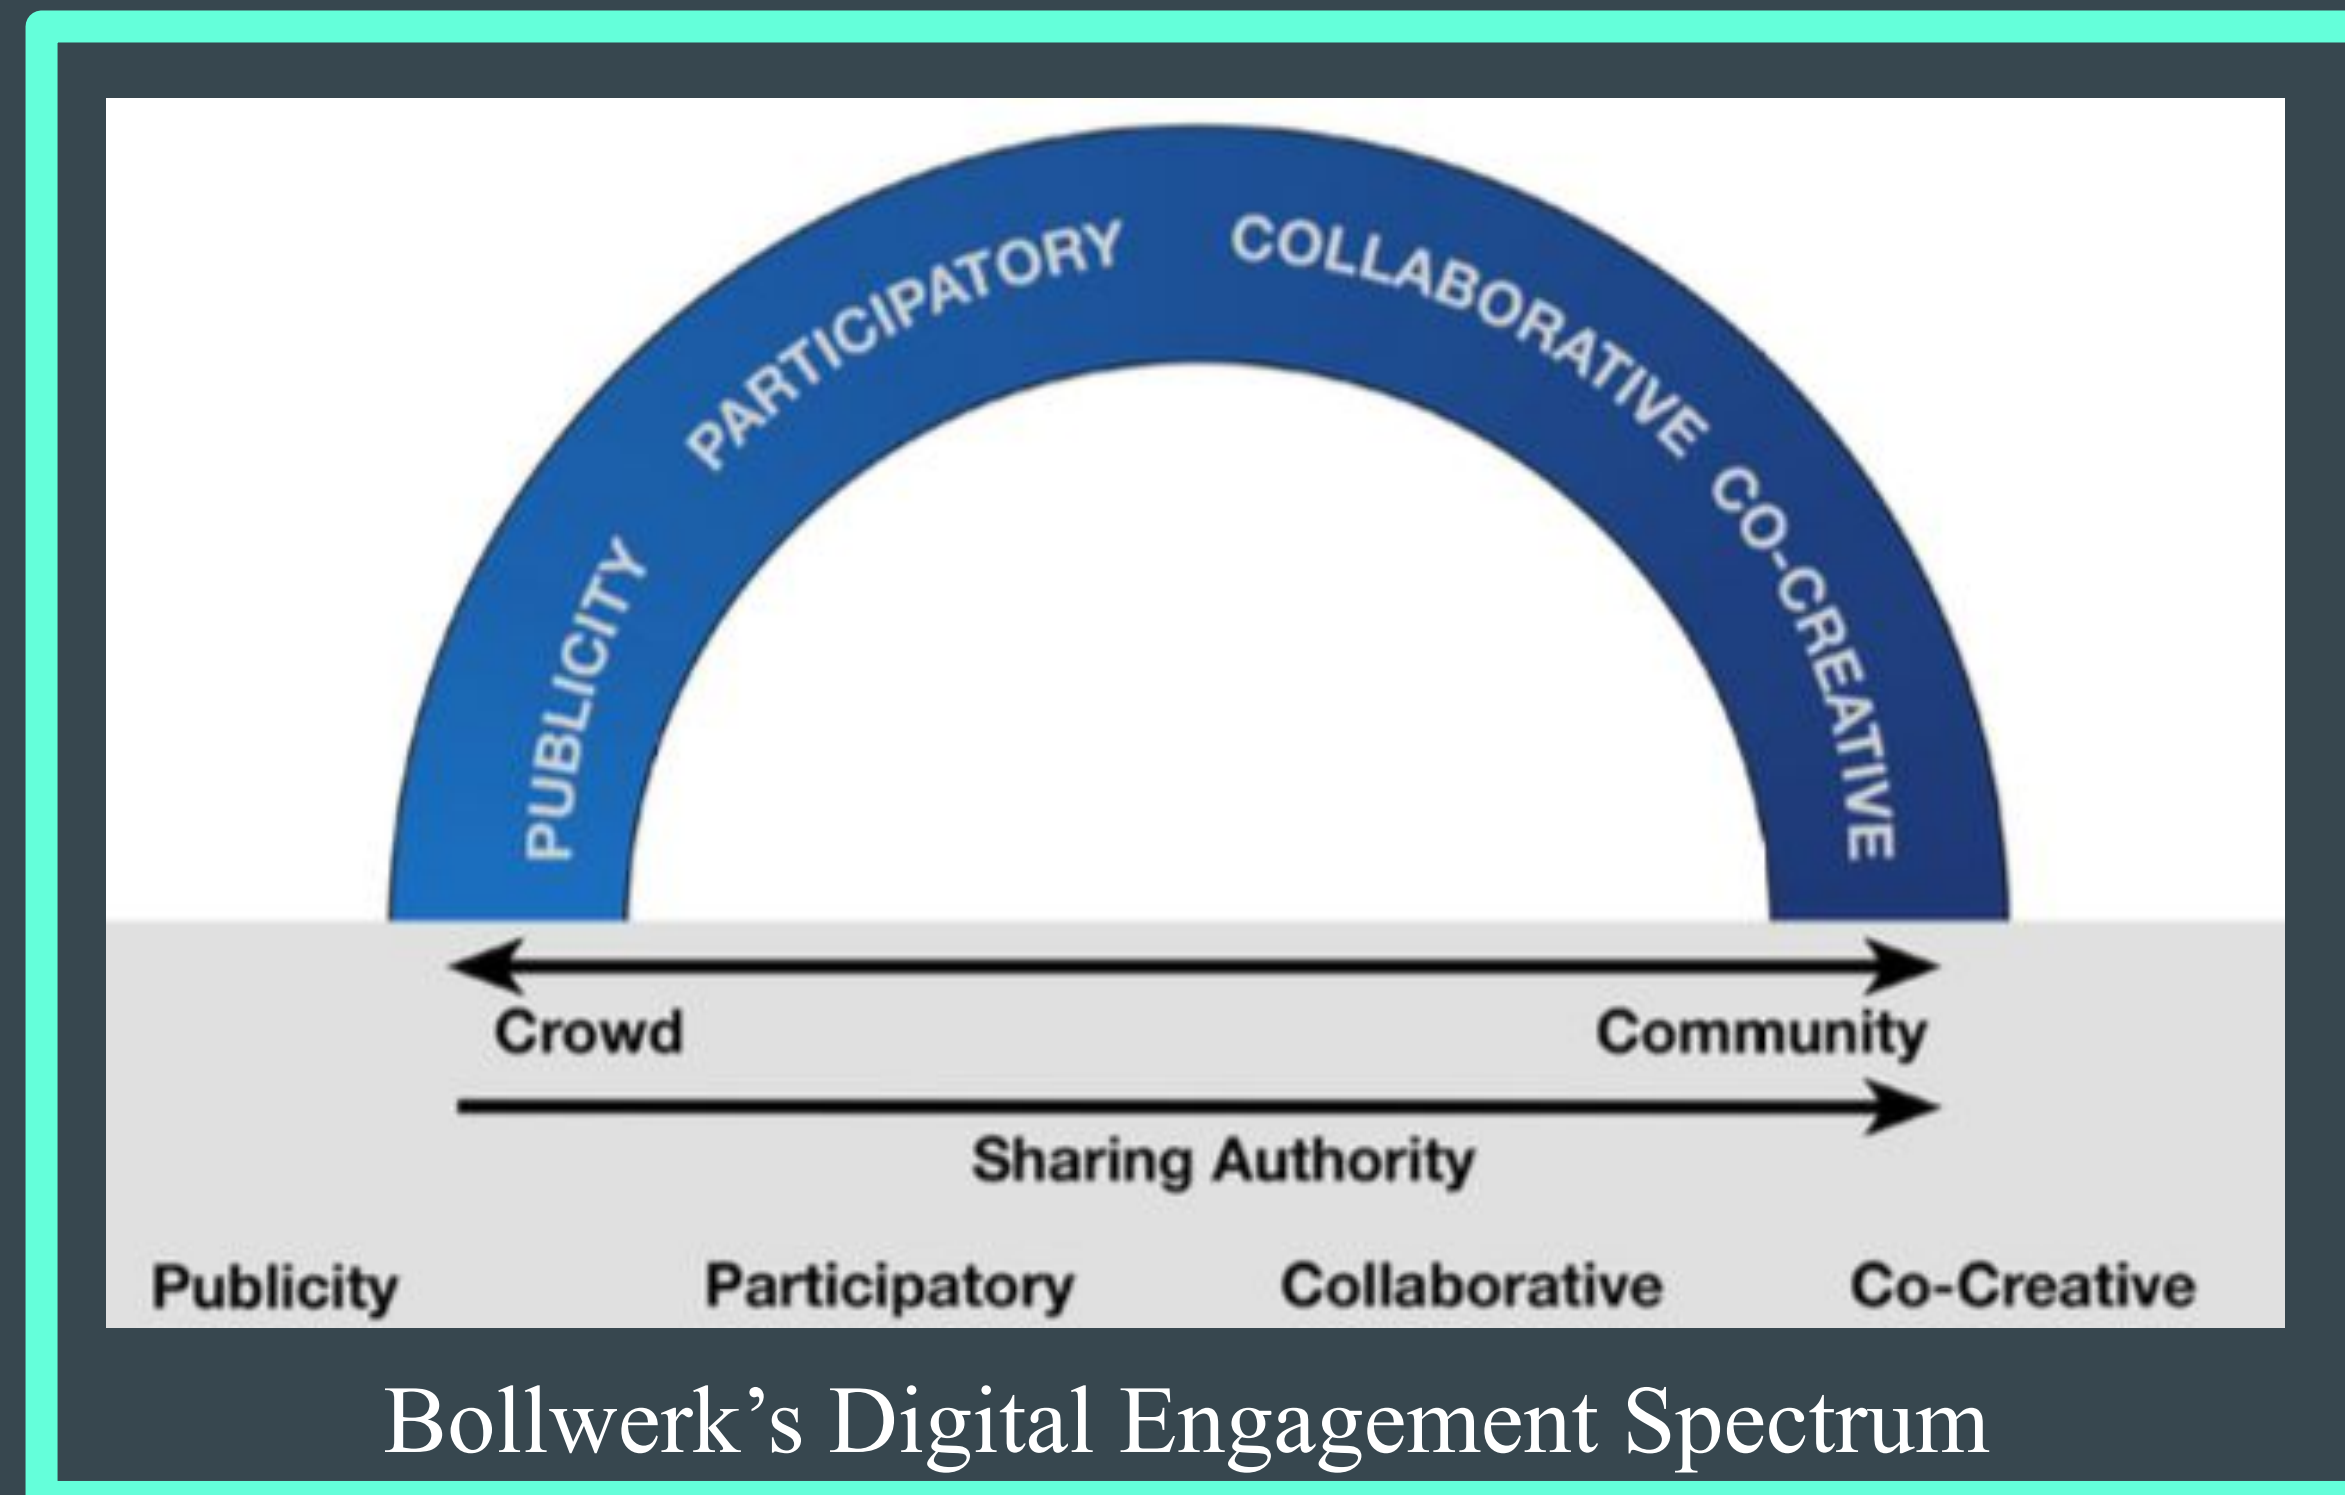

Digital Community Archaeology: Cyprus

Eleanor Q Neil, Trinity College Dublin

1. Publicity: *Troodos Archaeology and Environmental Survey*
Project open access database

2. Participatory: *3D model of the amphitheater at Soloi*

3. Collaborative: *Nikitari: 'Telling the Story of Home'*
StoryMap

4. Co-Creative